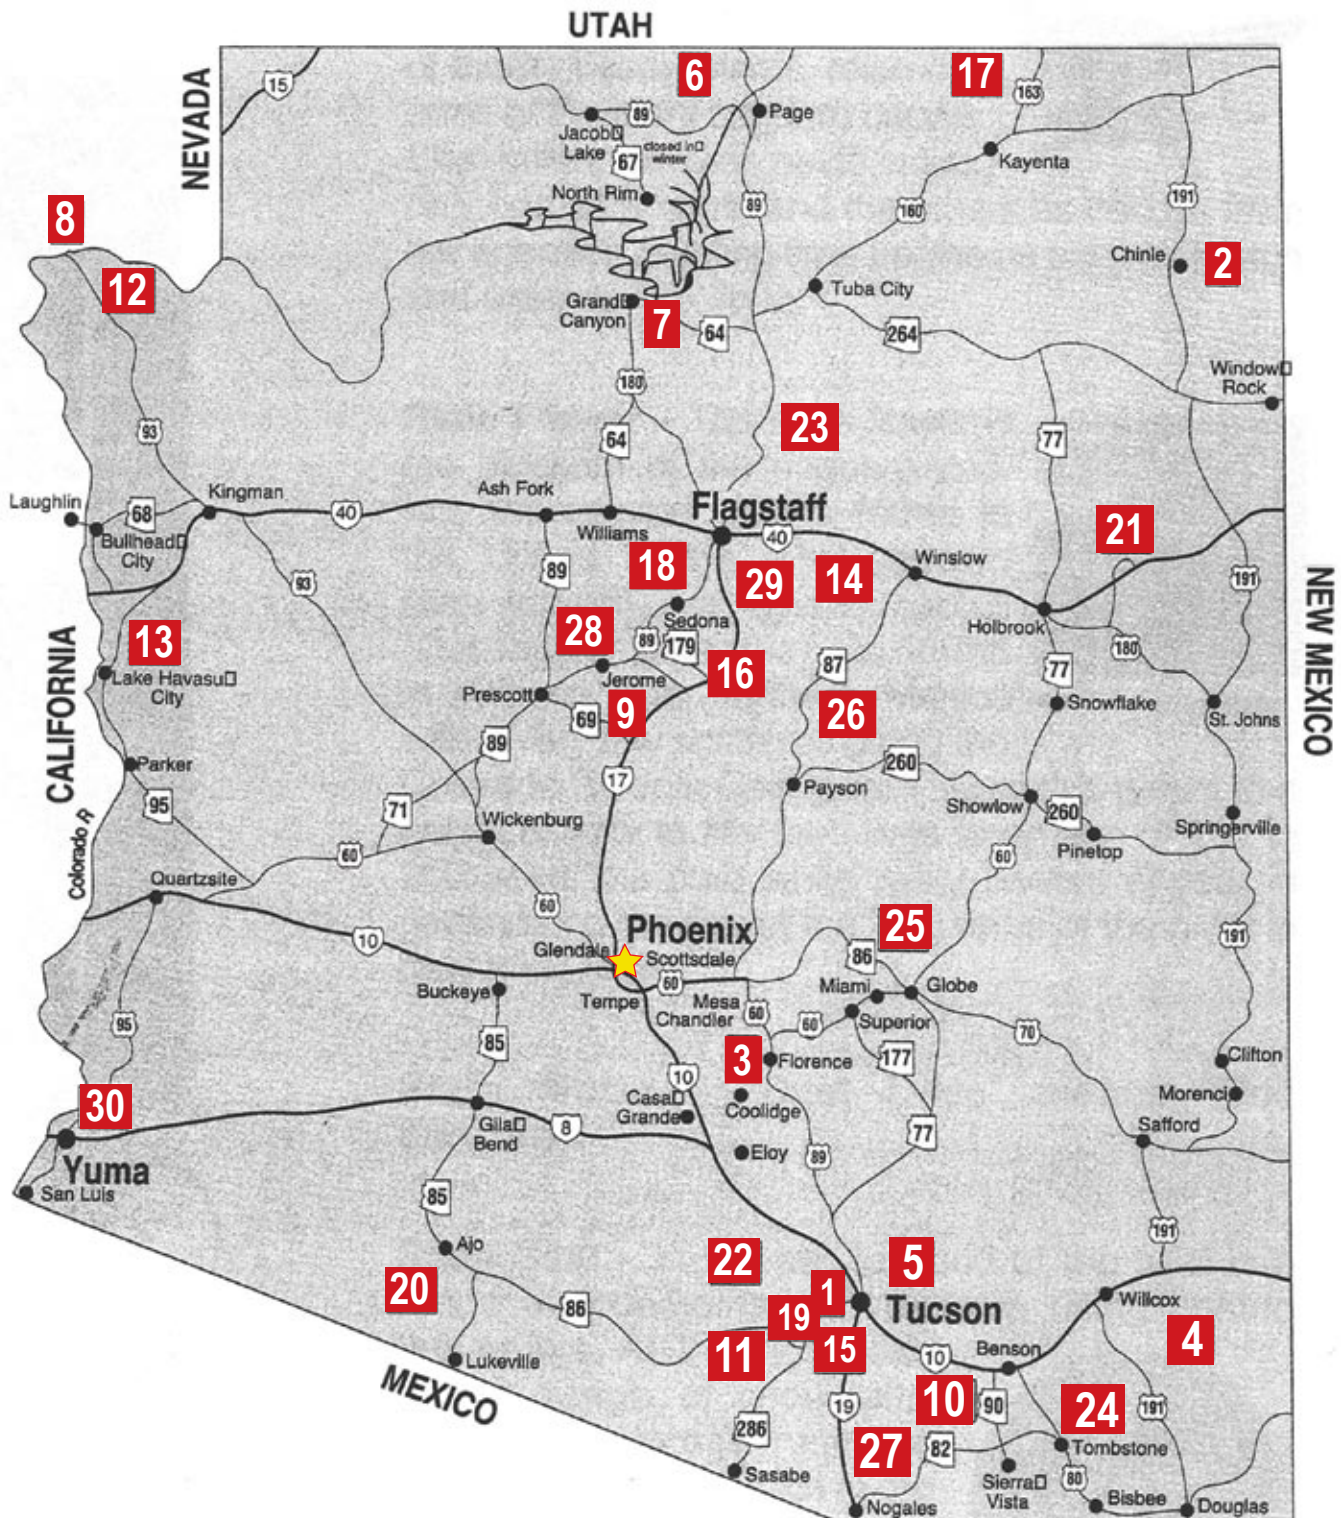

Points of Interest Around Arizona

- | | |
|--|--|
| 1 Arizona-Sonora Desert Museum | 15 Mission San Xavier Del Bac |
| 2 Canyon De Chelly National Monument | 16 Montezuma Castle National Monument |
| 3 Casa Grande Ruins National Monument | 17 Monument Valley |
| 4 Chiricahua National Monument | 18 Oak Creek Canyon, Sedona |
| 5 Colossal Cave | 19 Old Tucson |
| 6 Glen Canyon National Recreation Area | 20 Organ Pipe Cactus National Monument |
| 7 Grand Canyon National Park | 21 Petrified Forest National Park |
| 8 Hoover Dam | 22 Saguaro National Monument |
| 9 Jerome | 23 Sunset Crater National Monument |
| 10 Kartchner Caverns State Park | 24 Tombstone |
| 11 Kitt Peak National Observatory | 25 Tonto National Monument |
| 12 Lake Mead National Recreation Area | 26 Tonto Natural Bridge State Park |
| 13 London Bridge | 27 Tumacacori National Monument |
| 14 Meteor Crater | 28 Tuzigoot National Monument |
| 29 Walnut Canyon National Monument | 30 Yuma Territorial Prison State Historical Park |